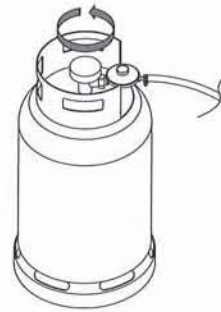

11.

 1:

12.

 12: 5mm x 15mm

 4: 5mm

 4: 5mm

13.

14.

-  8: 5mm x 15mm
-  8: 5mm
-  8: 5.5mm
-  8: 5mm

15.

16.

17.

①

②

③

④

⑤

SO4GBK/SO4GRD

Item	Description	Spares Codes	
1	Temperature Gauge	N111019	
2	Temperature Gauge Bezel		
3	Temperature Gauge Bowl		
4	Hood Handle Base (Left)	BHBB-099L-A	
5	Hood Handle Base (Right)	BHBB-099R-A	
6	Warming Rack	B03099	
7	steel rod grill	B03155	
8	Glass Window		
9	Rubber Bumper	K2224	
10	Fascia	Black	FS-SO4GBK
		Red	FS-SO4GRD
11	Control Knob Bezel	BS111017	
12	Control Knob	BKNB-029A	
13	Flame Thrower	GC-033A	
14	Bottle Opener		
15	Flame Tamer	FT-SO3GBK	
16	Cast Iron Burner	B09025	
17	fat tray	SO4GBK-B-03	
18	Door Top Hinge Bracket (Left)		
19	Castor	VM110416	
20	Right Shelf Decoration		
21	Hood Handle	HH-SO4GBK	
22	Hood outer		
23	Hood Inner		
24	Barbecue Frame		
25	Side Shelf(Left)		
26	Cabinet Top Panel		
27	Cabinet Back Panel		
28	Cabinet Front Support Bar		
29	Cabinet Left Side Panel		
30	Cabinet Left Door		
31	Cabinet Right Side Panel		
32	Cabinet bottom Panel		
33	Magnet		
34	Barbecue Back panel		
35	Side Shelf(Right)		
36	Hose and regulator	RC700USA	
37	Left Shelf Decoration		
38	Gas cylinder locking system	GCL-SO3GBK	
39	Gas Bottle Heat Shield		
40	Manual Lighting Stick	LS-SO3GBK	
41	Oil Cup	OC-SO3GBK	
42	Door Top Hinge Bracket (Right)		
43	Cabinet Right Door		
44	Gas Bottle Restriction Panel		
45	Bolt Pack	BP-SO4GBK	