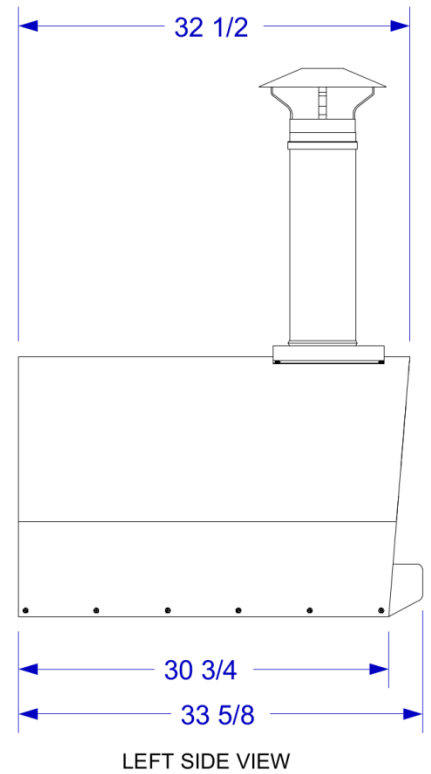

**SOITALIA2424**  
**SOITALIA2424-RF**

Outdoor Wood-fired Oven

ISOMETRIC VIEW

FRONT VIEW

LEFT SIDE VIEW

**NOTES:**

1. CUTOUT DIMENSIONS: 32"W X 31"D X 4 3/4"H
2. SCALE: 3/4" = 1'-0"

**SOITALIA2432**  
**SOITALIA2432-RF**

Outdoor Wood-fired Oven

ISOMETRIC VIEW

- NOTES:
1. CUTOUT DIMENSIONS: 40"W X 31"D X 4 3/4"H
  2. SCALE: 3/4" = 1'-0"