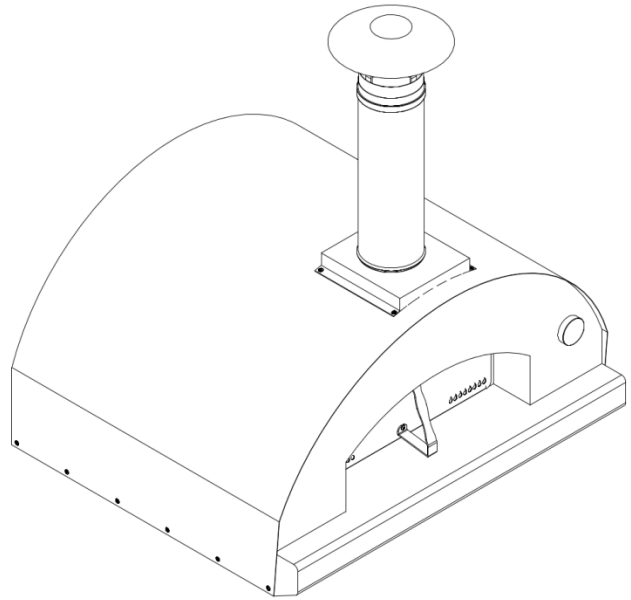

**SOITALIA2424**  
**SOITALIA2424-RF**

Outdoor Wood-fired Oven

ISOMETRIC VIEW

FRONT VIEW

LEFT SIDE VIEW

**NOTES:**

1. CUTOUT DIMENSIONS: 32"W X 31"D X 4 3/4"H
2. SCALE: 3/4" = 1'-0"

**SOITALIA2432**  
**SOITALIA2432-RF**

Outdoor Wood-fired Oven

ISOMETRIC VIEW

- NOTES:
1. CUTOUT DIMENSIONS: 40"W X 31"D X 4 3/4"H
  2. SCALE: 3/4" = 1'-0"