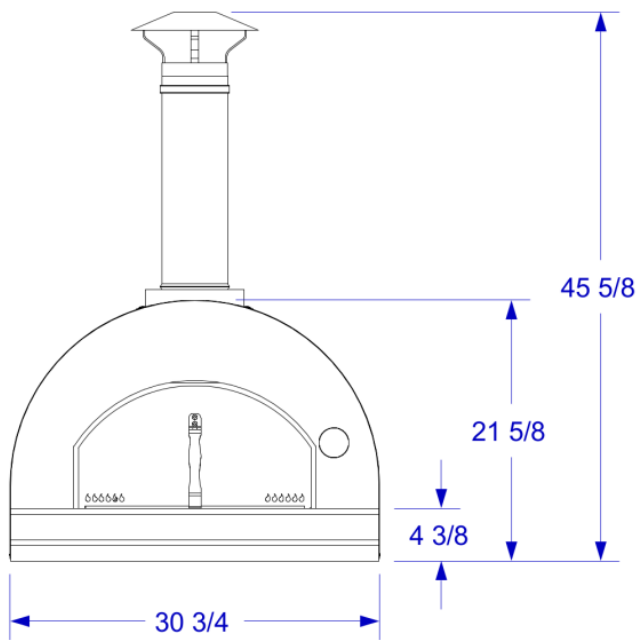

**SOITALIA2424**  
**SOITALIA2424-RF**

Outdoor Wood-fired Oven

ISOMETRIC VIEW

FRONT VIEW

LEFT SIDE VIEW

**NOTES:**

1. CUTOUT DIMENSIONS: 32"W X 31"D X 4 3/4"H
2. SCALE: 3/4" = 1'-0"

**SOITALIA2432**  
**SOITALIA2432-RF**

Outdoor Wood-fired Oven

ISOMETRIC VIEW

- NOTES:
1. CUTOUT DIMENSIONS: 40"W X 31"D X 4 3/4"H
  2. SCALE: 3/4" = 1'-0"