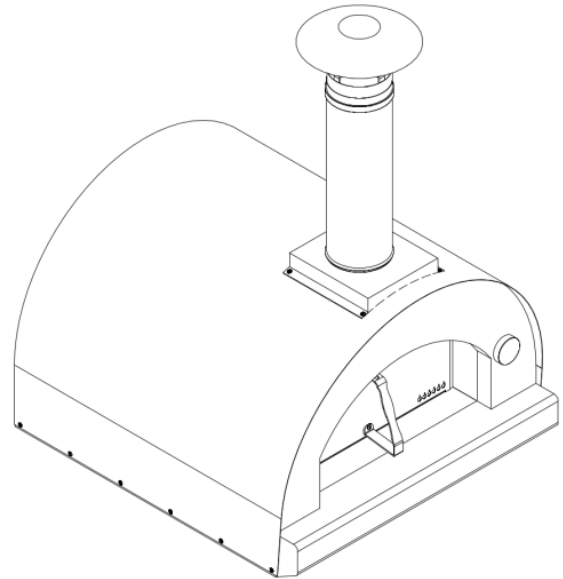

**SOITALIA2424**  
**SOITALIA2424-RF**

Outdoor Wood-fired Oven

ISOMETRIC VIEW

FRONT VIEW

LEFT SIDE VIEW

**NOTES:**

1. CUTOUT DIMENSIONS: 32"W X 31"D X 4 3/4"H
2. SCALE: 3/4" = 1'-0"

**SOITALIA2432**  
**SOITALIA2432-RF**

Outdoor Wood-fired Oven

ISOMETRIC VIEW

- NOTES:
1. CUTOUT DIMENSIONS: 40"W X 31"D X 4 3/4"H
  2. SCALE: 3/4" = 1'-0"