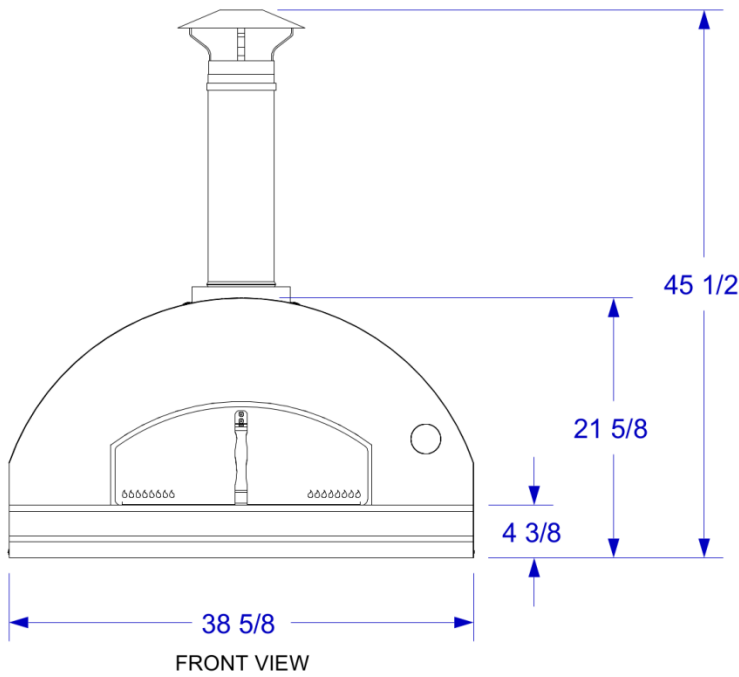

**SOITALIA2424**  
**SOITALIA2424-RF**

Outdoor Wood-fired Oven

ISOMETRIC VIEW

FRONT VIEW

LEFT SIDE VIEW

**NOTES:**

1. CUTOUT DIMENSIONS: 32"W X 31"D X 4 3/4"H
2. SCALE: 3/4" = 1'-0"

**SOITALIA2432**  
**SOITALIA2432-RF**

Outdoor Wood-fired Oven

ISOMETRIC VIEW

- NOTES:
1. CUTOUT DIMENSIONS: 40"W X 31"D X 4 3/4"H
  2. SCALE: 3/4" = 1'-0"