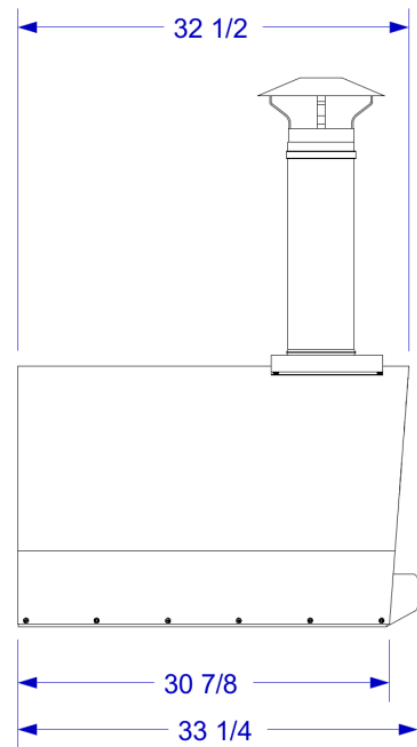

**SOITALIA2424**  
**SOITALIA2424-RF**

Outdoor Wood-fired Oven

ISOMETRIC VIEW

FRONT VIEW

LEFT SIDE VIEW

**NOTES:**

1. CUTOUT DIMENSIONS: 32"W X 31"D X 4 3/4"H
2. SCALE: 3/4" = 1'-0"

**SOITALIA2432**  
**SOITALIA2432-RF**

Outdoor Wood-fired Oven

ISOMETRIC VIEW

- NOTES:
1. CUTOUT DIMENSIONS: 40"W X 31"D X 4 3/4"H
  2. SCALE: 3/4" = 1'-0"