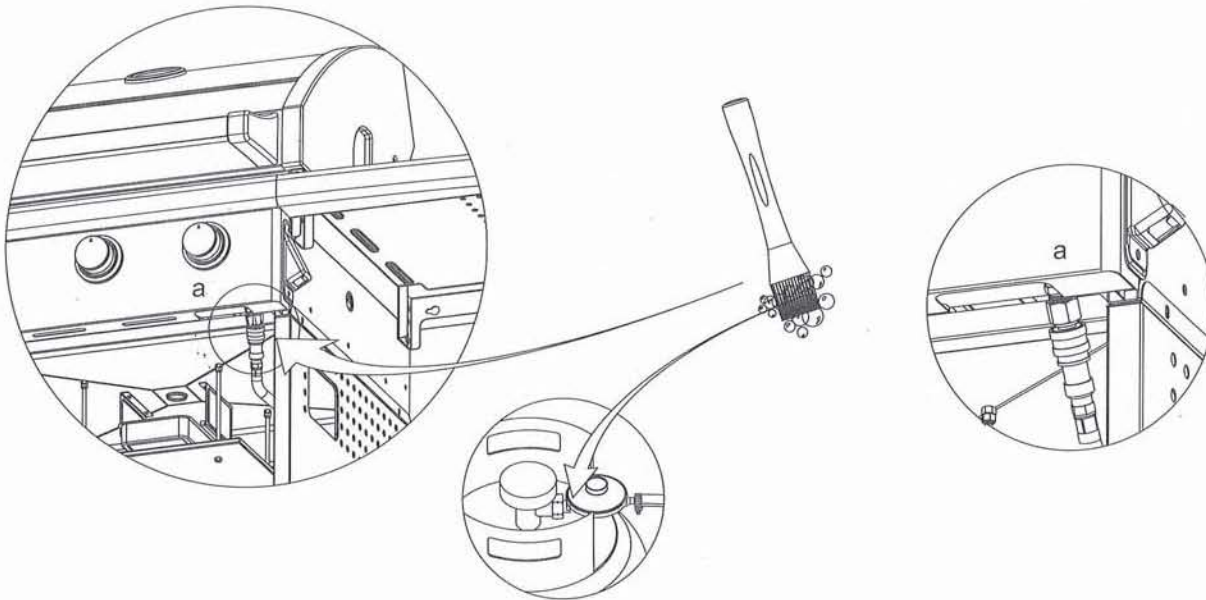

-  2: 5mm x 10mm

9.

4: 5mm x 10mm

10.

8: 6mm

4:

11.

 1:

12.

 12: 5mm x 15mm

 4: 5mm

 4: 5mm

13.

14.

-  8: 5mm x 15mm
-  8: 5mm
-  8: 5.5mm
-  8: 5mm

15.

16.

17.

①

②

③

④

⑤

| Item | Description | Spares Codes | |
|------|-------------------------------|-------------------|-----------|
| 1 | Temperature Gauge | N111019 | |
| 2 | Temperature Gauge Bezel | | |
| 3 | Temperature Gauge Bowl | | |
| 4 | Hood Handle Base (Left) | BHBB-099L-A | |
| 5 | Hood Handle Base (Right) | BHBB-099R-A | |
| 6 | Warming Rack | B03098 | |
| 7 | steel rod grill | B03154 | |
| 8 | Glass Window | | |
| 9 | Rubber Bumper | K2224 | |
| 10 | Fascia | Black | FS-SO3GBK |
| | | Red | FS-SO3GRD |
| 11 | Control Knob Bezel | BS111017 | |
| 12 | Control Knob | BKNB-029A | |
| 13 | Flame Thrower | GC-033A | |
| 14 | Bottle Opener | | |
| 15 | Flame Tamer | FT-SO3GBK | |
| 16 | Cast Iron Burner | B09025 | |
| 17 | fat tray | SO3GBK-B-03 | |
| 18 | Right Shelf Decoration | | |
| 19 | Castor | VM110416 | |
| 20 | Door Top Hinge Bracket (Left) | | |
| 21 | Hood Handle | HH-SO3GBK(SO3GRD) | |
| 22 | Hood outer | | |
| 23 | Hood Inner | | |
| 24 | Barbecue Frame | | |
| 25 | Side Shelf(Left) | | |
| 26 | Cabinet Top Panel | | |
| 27 | Cabinet Back Panel | | |
| 28 | Cabinet Front Support Bar | | |
| 29 | Cabinet Left Side Panel | | |
| 30 | Cabinet Door | | |
| 31 | Cabinet Right Side Panel | | |
| 32 | Cabinet bottom Panel | | |
| 33 | Magnet | | |
| 34 | Barbecue Back panel | | |
| 35 | Concrete Part | | |
| 36 | Hose and regulator | RC700USA | |
| 37 | Left shelf Decoration | | |
| 38 | Gas cylinder locking system | GCL-SO3GBK | |
| 39 | Gas Bottle Heat Shield | | |
| 40 | Manual Lighting Stick | LS-SO3GBK | |
| 41 | Oil Cup | OC-SO3GBK | |
| 42 | Side Shelf(Right) | | |
| 43 | Bolt Pack | BP-SO3GBK(SO3GRD) | |