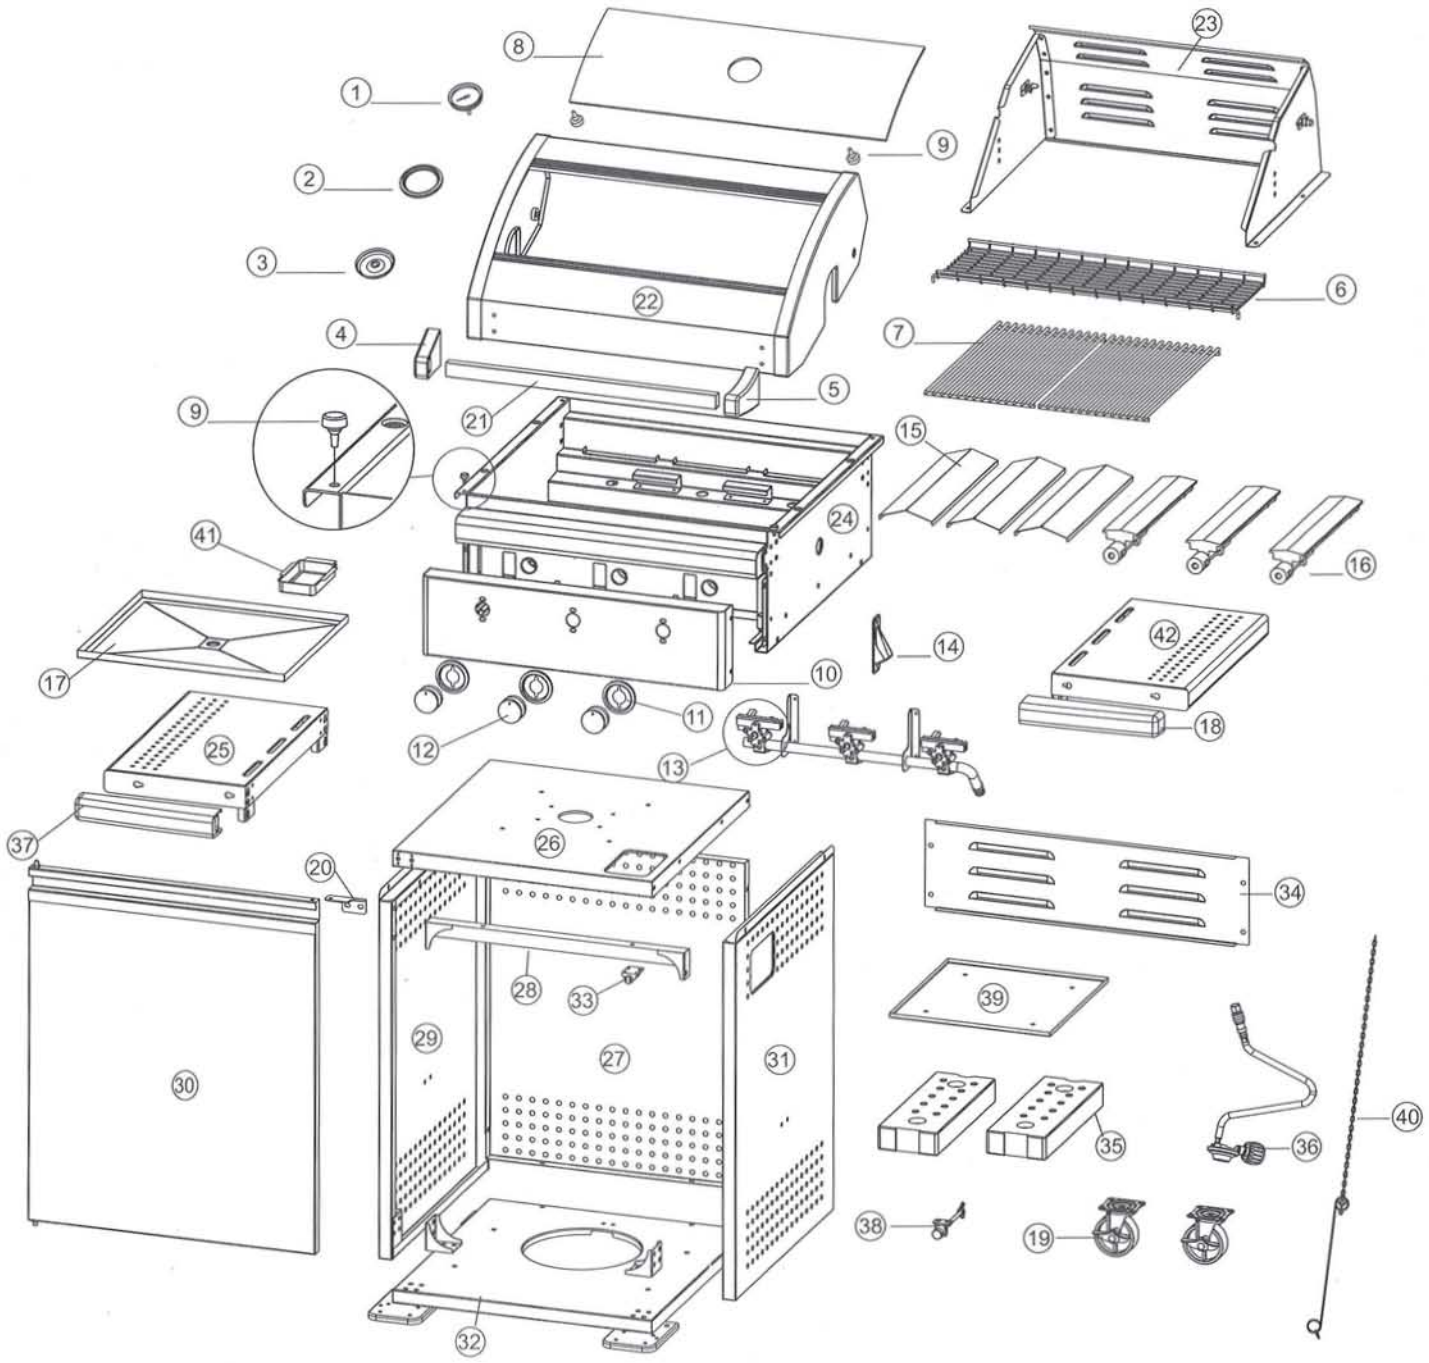

-  8: 5mm x 15mm
-  8: 5mm
-  8: 5mm

5.

-  2: 5mm x 35mm
-  2: 5mm x 10mm
-  2: 5mm x 15mm
-  4: 5mm
-  4: 5mm

6.

-  16: 5mm x 15mm
-  16: 5mm
-  16: 5mm

7.

-  8: 5mm x 10mm
-  8: 5mm
-  8: 5mm

8.

12.

 12: 5mm x 15mm

 4: 5mm

 4: 5mm

13.

14.

-  8: 5mm x 15mm
-  8: 5mm
-  8: 5.5mm
-  8: 5mm

15.

16.

17.

①

②

③

④

⑤

| Item | Description | Spares Codes | |
|------|-------------------------------|-------------------|-----------|
| 1 | Temperature Gauge | N111019 | |
| 2 | Temperature Gauge Bezel | | |
| 3 | Temperature Gauge Bowl | | |
| 4 | Hood Handle Base (Left) | BHBB-099L-A | |
| 5 | Hood Handle Base (Right) | BHBB-099R-A | |
| 6 | Warming Rack | B03098 | |
| 7 | steel rod grill | B03154 | |
| 8 | Glass Window | | |
| 9 | Rubber Bumper | K2224 | |
| 10 | Fascia | Black | FS-SO3GBK |
| | | Red | FS-SO3GRD |
| 11 | Control Knob Bezel | BS111017 | |
| 12 | Control Knob | BKNB-029A | |
| 13 | Flame Thrower | GC-033A | |
| 14 | Bottle Opener | | |
| 15 | Flame Tamer | FT-SO3GBK | |
| 16 | Cast Iron Burner | B09025 | |
| 17 | fat tray | SO3GBK-B-03 | |
| 18 | Right Shelf Decoration | | |
| 19 | Castor | VM110416 | |
| 20 | Door Top Hinge Bracket (Left) | | |
| 21 | Hood Handle | HH-SO3GBK(SO3GRD) | |
| 22 | Hood outer | | |
| 23 | Hood Inner | | |
| 24 | Barbecue Frame | | |
| 25 | Side Shelf(Left) | | |
| 26 | Cabinet Top Panel | | |
| 27 | Cabinet Back Panel | | |
| 28 | Cabinet Front Support Bar | | |
| 29 | Cabinet Left Side Panel | | |
| 30 | Cabinet Door | | |
| 31 | Cabinet Right Side Panel | | |
| 32 | Cabinet bottom Panel | | |
| 33 | Magnet | | |
| 34 | Barbecue Back panel | | |
| 35 | Concrete Part | | |
| 36 | Hose and regulator | RC700USA | |
| 37 | Left shelf Decoration | | |
| 38 | Gas cylinder locking system | GCL-SO3GBK | |
| 39 | Gas Bottle Heat Shield | | |
| 40 | Manual Lighting Stick | LS-SO3GBK | |
| 41 | Oil Cup | OC-SO3GBK | |
| 42 | Side Shelf(Right) | | |
| 43 | Bolt Pack | BP-SO3GBK(SO3GRD) | |