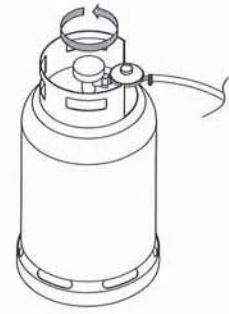

-  2: 5mm x 10mm

9.

4: 5mm x 10mm

10.

8: 6mm

4:

11.

 1:

12.

 12: 5mm x 15mm

 4: 5mm

 4: 5mm

13.

14.

-  8: 5mm x 15mm
-  8: 5mm
-  8: 5.5mm
-  8: 5mm

15.

16.

17.

①

②

③

④

⑤

| Item | Description | Spares Codes | |
|------|-------------------------------|-------------------|-----------|
| 1 | Temperature Gauge | N111019 | |
| 2 | Temperature Gauge Bezel | | |
| 3 | Temperature Gauge Bowl | | |
| 4 | Hood Handle Base (Left) | BHBB-099L-A | |
| 5 | Hood Handle Base (Right) | BHBB-099R-A | |
| 6 | Warming Rack | B03098 | |
| 7 | steel rod grill | B03154 | |
| 8 | Glass Window | | |
| 9 | Rubber Bumper | K2224 | |
| 10 | Fascia | Black | FS-SO3GBK |
| | | Red | FS-SO3GRD |
| 11 | Control Knob Bezel | BS111017 | |
| 12 | Control Knob | BKNB-029A | |
| 13 | Flame Thrower | GC-033A | |
| 14 | Bottle Opener | | |
| 15 | Flame Tamer | FT-SO3GBK | |
| 16 | Cast Iron Burner | B09025 | |
| 17 | fat tray | SO3GBK-B-03 | |
| 18 | Right Shelf Decoration | | |
| 19 | Castor | VM110416 | |
| 20 | Door Top Hinge Bracket (Left) | | |
| 21 | Hood Handle | HH-SO3GBK(SO3GRD) | |
| 22 | Hood outer | | |
| 23 | Hood Inner | | |
| 24 | Barbecue Frame | | |
| 25 | Side Shelf(Left) | | |
| 26 | Cabinet Top Panel | | |
| 27 | Cabinet Back Panel | | |
| 28 | Cabinet Front Support Bar | | |
| 29 | Cabinet Left Side Panel | | |
| 30 | Cabinet Door | | |
| 31 | Cabinet Right Side Panel | | |
| 32 | Cabinet bottom Panel | | |
| 33 | Magnet | | |
| 34 | Barbecue Back panel | | |
| 35 | Concrete Part | | |
| 36 | Hose and regulator | RC700USA | |
| 37 | Left shelf Decoration | | |
| 38 | Gas cylinder locking system | GCL-SO3GBK | |
| 39 | Gas Bottle Heat Shield | | |
| 40 | Manual Lighting Stick | LS-SO3GBK | |
| 41 | Oil Cup | OC-SO3GBK | |
| 42 | Side Shelf(Right) | | |
| 43 | Bolt Pack | BP-SO3GBK(SO3GRD) | |